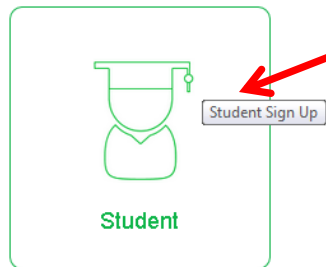

Go to <http://edu.glogster.com/> scroll to the **VERY BOTTOM** of the page and

Click on the **green JOIN US** button at **THE BOTTOM** of the **PAGE**

Which account type best fits you?

Select Student Account

Already have an account? [Log in](#)

The form is titled 'Get Student Account'. It includes instructions: 'Enter your educator code, choose a username and password and click Create my Account.' There are three input fields: 'Educator Code' (containing '5C68D6'), 'Username', and 'Password'. A green 'Create my account' button is at the bottom right. A red arrow points from the 'Student Sign Up' button to the 'Educator Code' field, and another red arrow points from the 'Create my account' button to the registration form area.